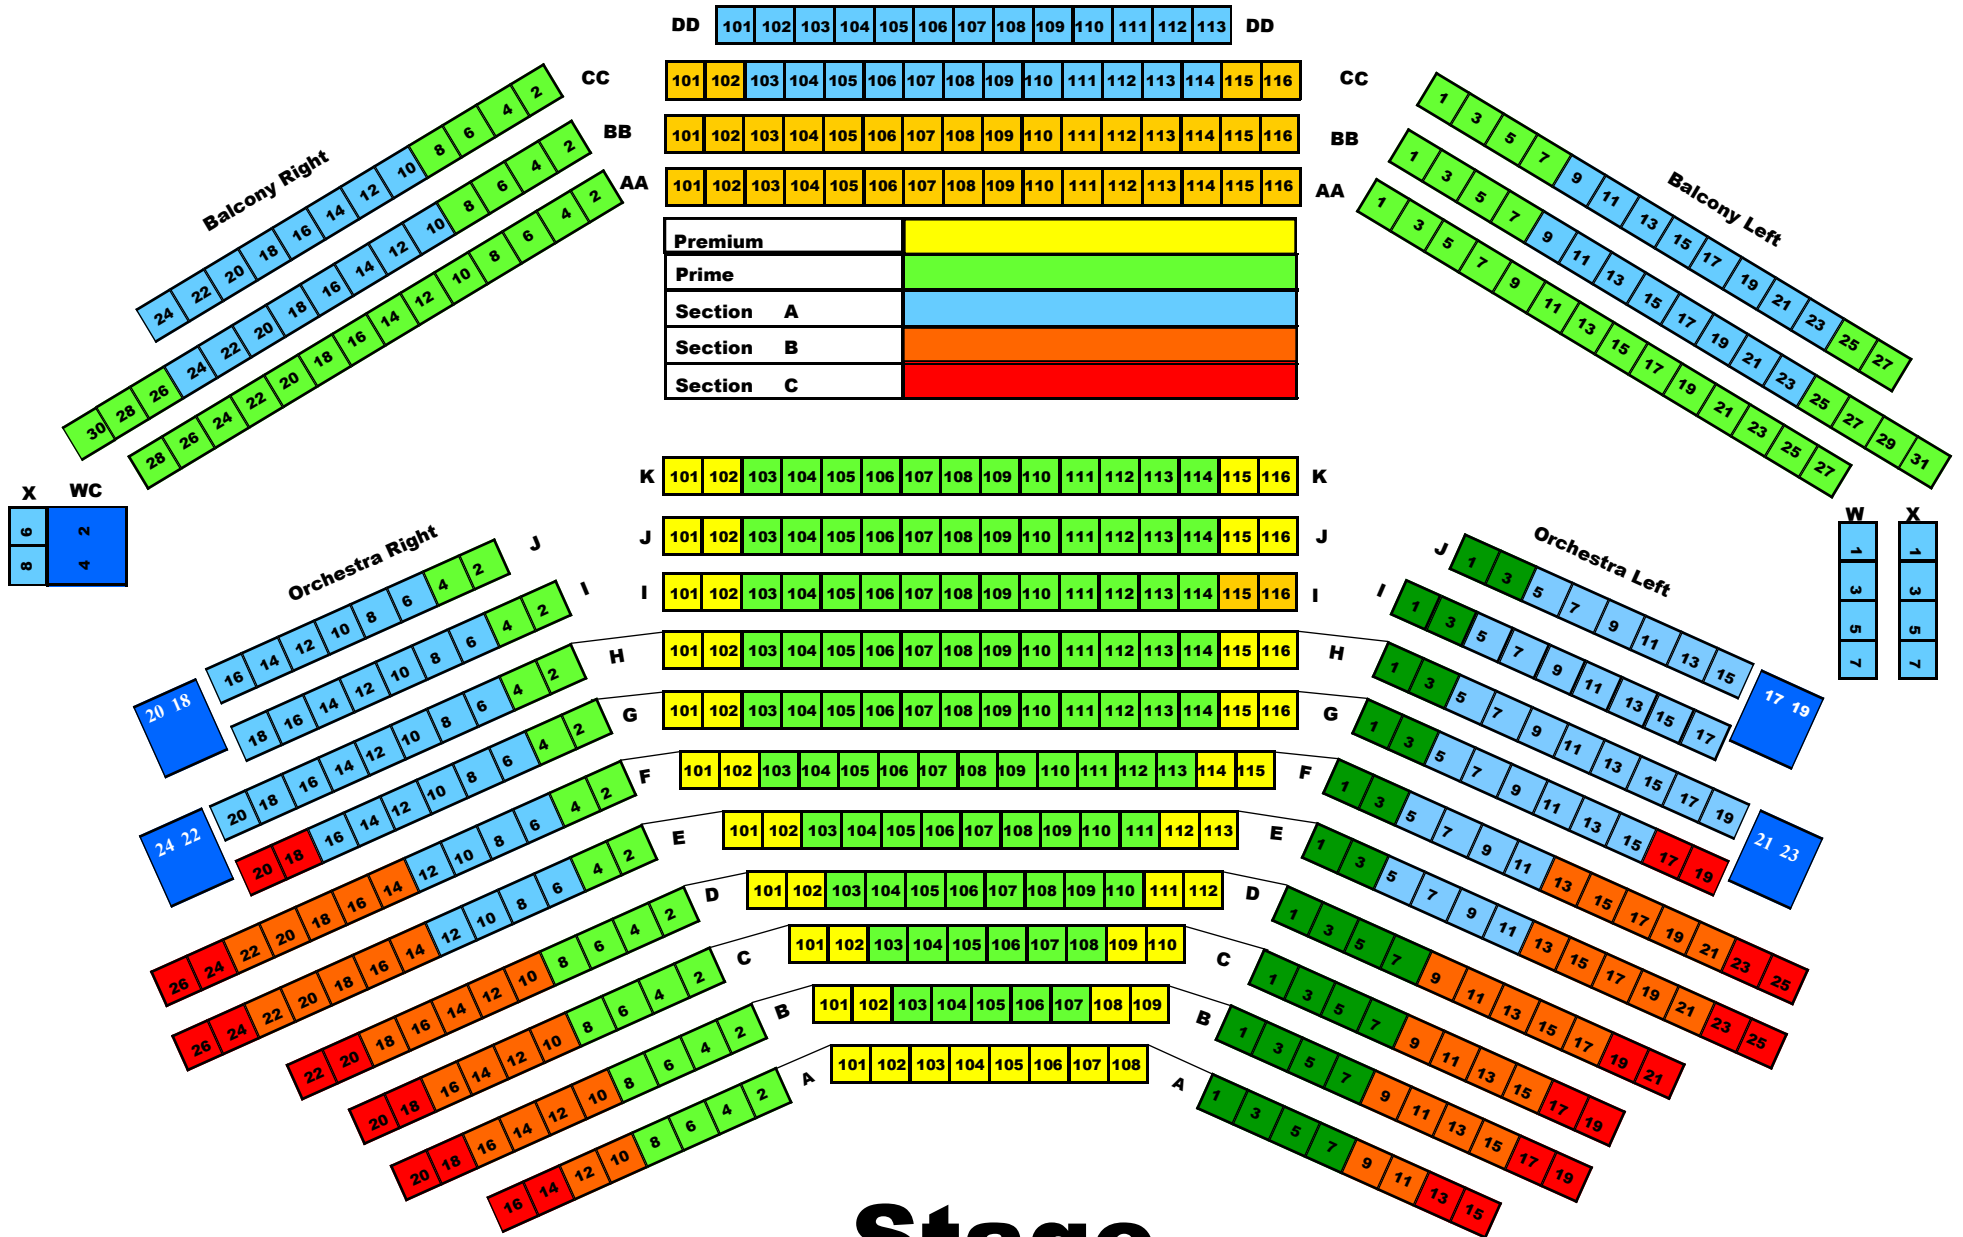

Christmas Carol Wilson Stage

Stage